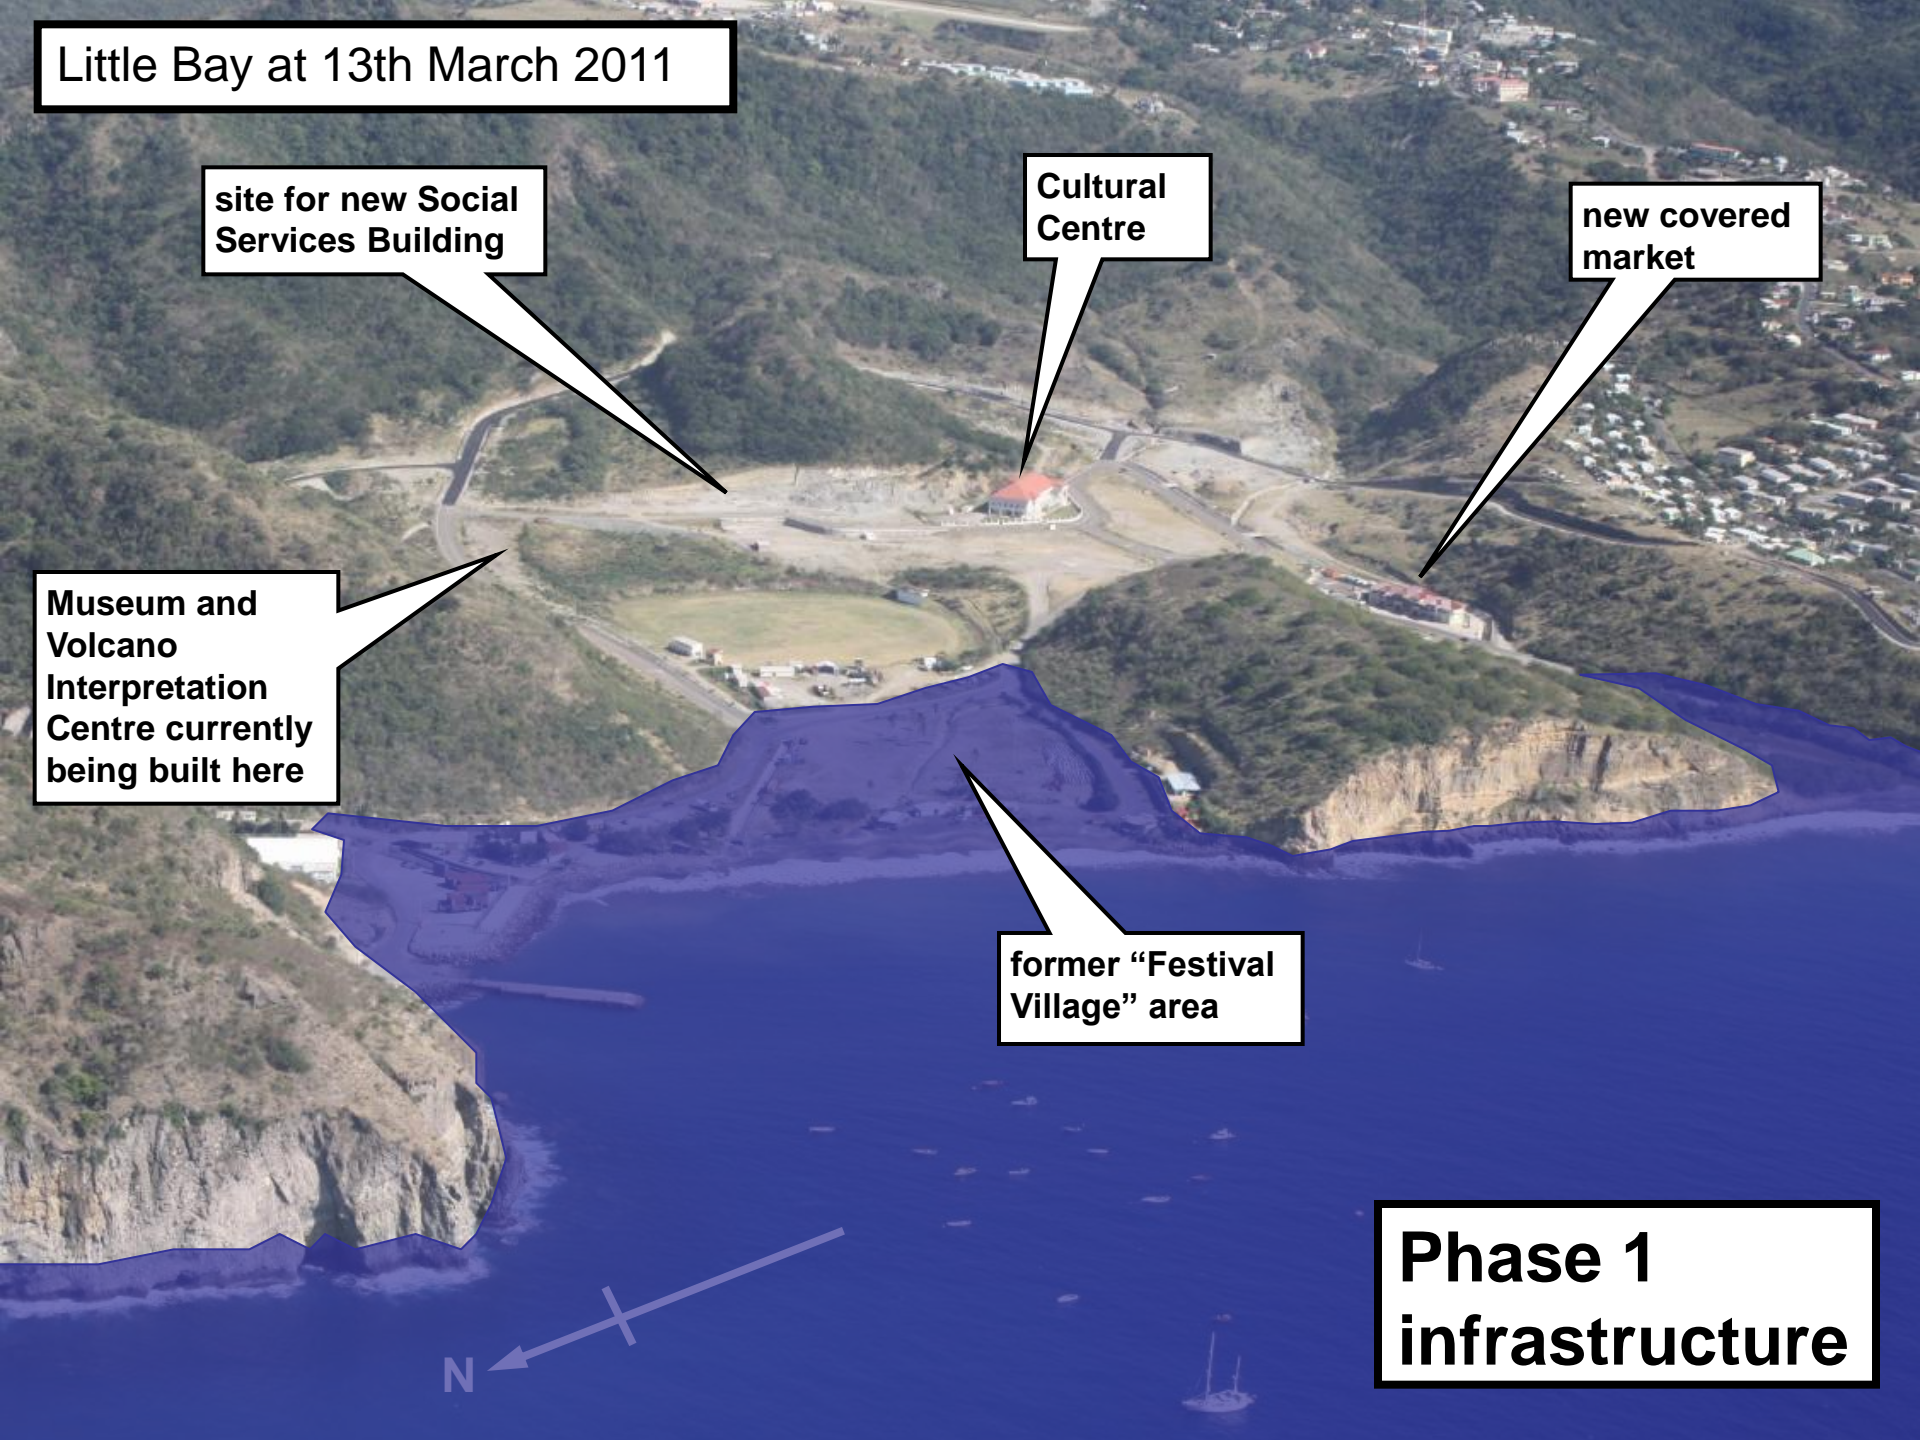

## The Project To Date

**Kato Kimbugwe**

**3-Day Charrette**  
Little Bay, 5<sup>th</sup> - 7<sup>th</sup> October 2011

**Little Bay Master Plan (from 2009)**

**Little Bay at 13th March 2011**

**site for new Social Services Building**

# 4m Contour

**Little Bay at 13th March 2011**

**site for new Social Services Building**

**Cultural Centre**

**new covered market**

**archaeological site and green picnic area**

**Museum and Volcano Interpretation Centre currently being built here**

Little Bay

Carr's Bay

new road link  
to be built to  
airport

Parliament  
Square &  
Buildings

hilltop  
look out

hillside  
amphitheatre

business  
court

Courthouse  
& Monument  
Piazza

Social  
Services  
building

boutique hotel  
on Potato Hill

heritage  
park

Museum  
& VIC

luxury villas  
around periphery  
of Little Bay  
estate

waterfront

Central Boulevard

port breakwater  
and quayside