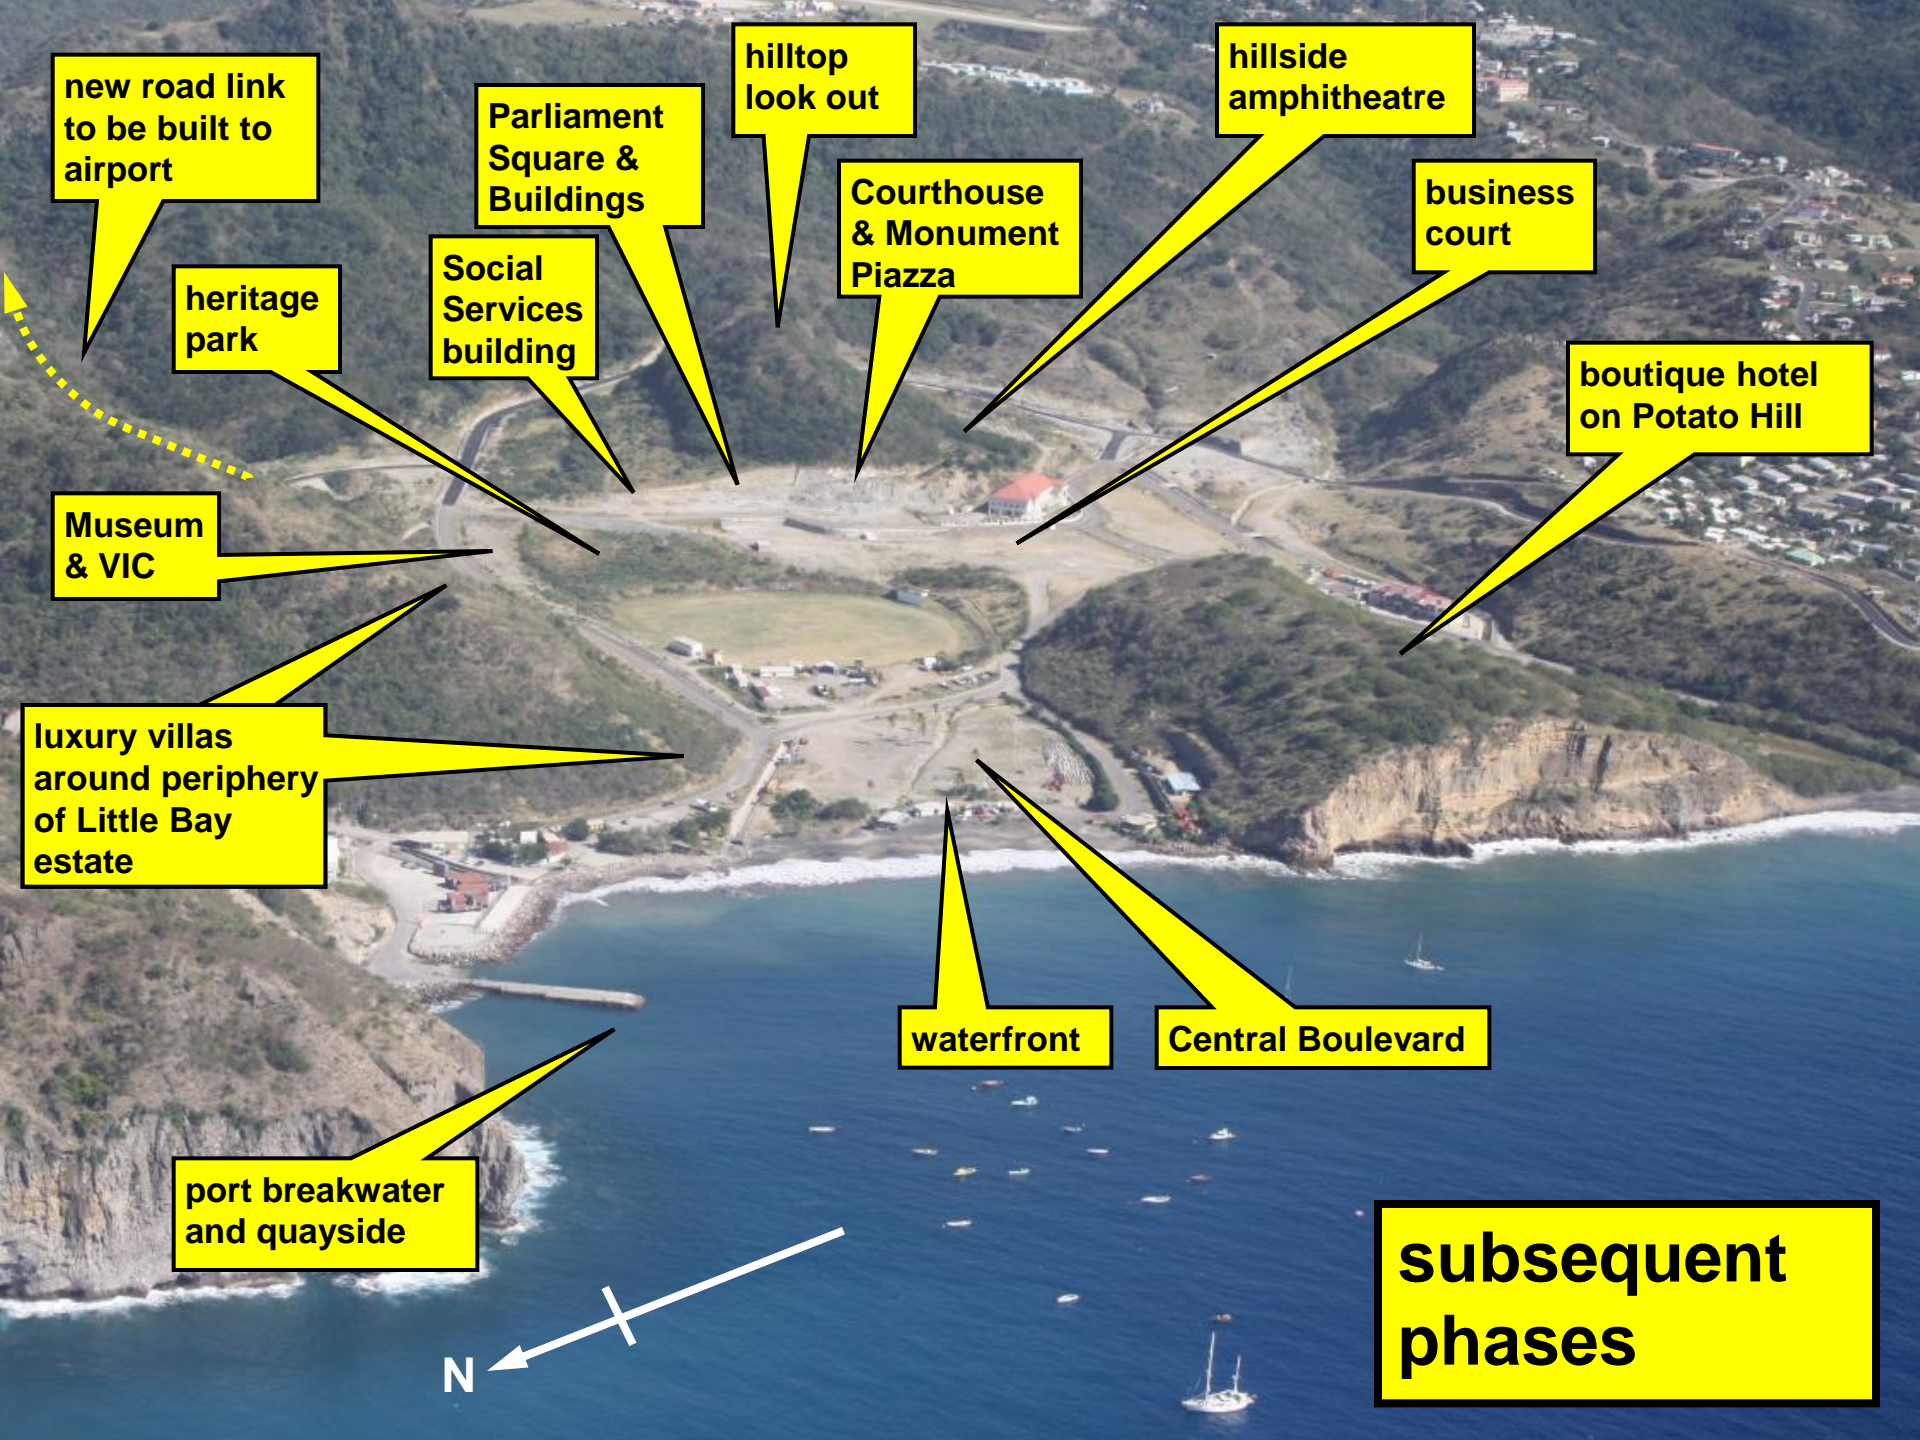

**cricket pitch**

**former "Festival Village" area**

**Phase 1 infrastructure**

**N**

**new road link  
to be built to  
airport**

**boutique hotel  
on Potato Hill**

**subsequent  
phases**

Little Bay Master Plan (from 2009)

Little Bay

Carr's Bay

new road link  
to be built to  
airport

Parliament  
Square &  
Buildings

hilltop  
look out

hillside  
amphitheatre

business  
court

Courthouse  
& Monument  
Piazza

Social  
Services  
building

boutique hotel  
on Potato Hill

heritage  
park

Museum  
& VIC

luxury villas  
around periphery  
of Little Bay  
estate

waterfront

Central Boulevard

port breakwater  
and quayside