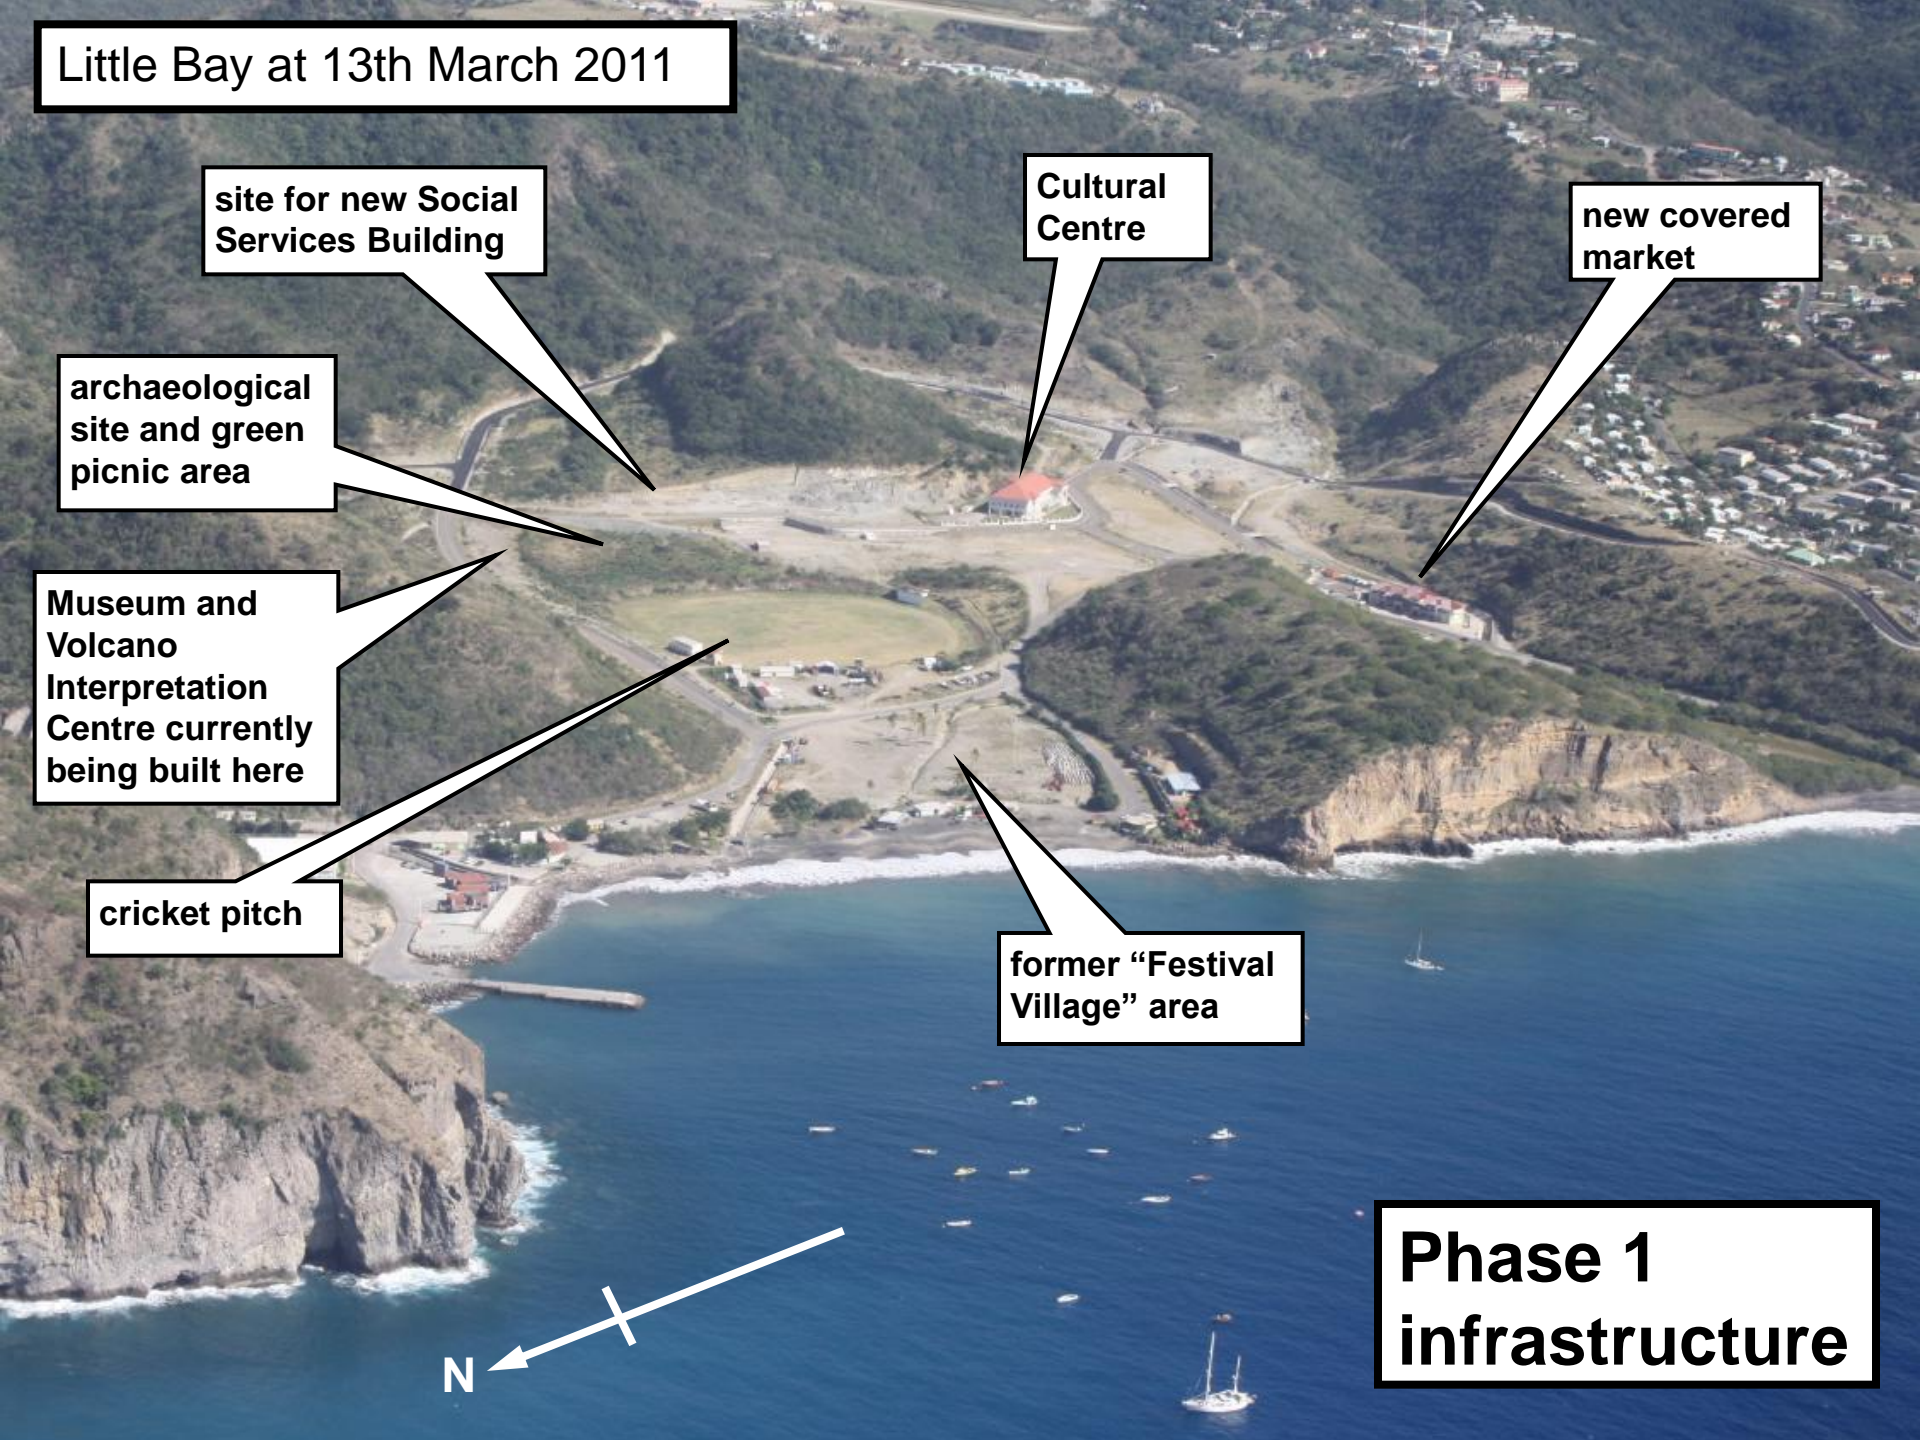

# 4m Contour

**Little Bay at 13th March 2011**

**site for new Social Services Building**

**Cultural Centre**

**new covered market**

**archaeological site and green picnic area**

**Museum and Volcano Interpretation Centre currently being built here**

**cricket pitch**

**former "Festival Village" area**

**Phase 1 infrastructure**

**N**

**new road link  
to be built to  
airport**

**boutique hotel  
on Potato Hill**

**subsequent  
phases**

Little Bay Master Plan (from 2009)

Little Bay

Carr's Bay

new road link  
to be built to  
airport

Parliament  
Square &  
Buildings

hilltop  
look out

hillside  
amphitheatre

business  
court

Courthouse  
& Monument  
Piazza

Social  
Services  
building

boutique hotel  
on Potato Hill

heritage  
park

Museum  
& VIC

luxury villas  
around periphery  
of Little Bay  
estate

waterfront

Central Boulevard

port breakwater  
and quayside